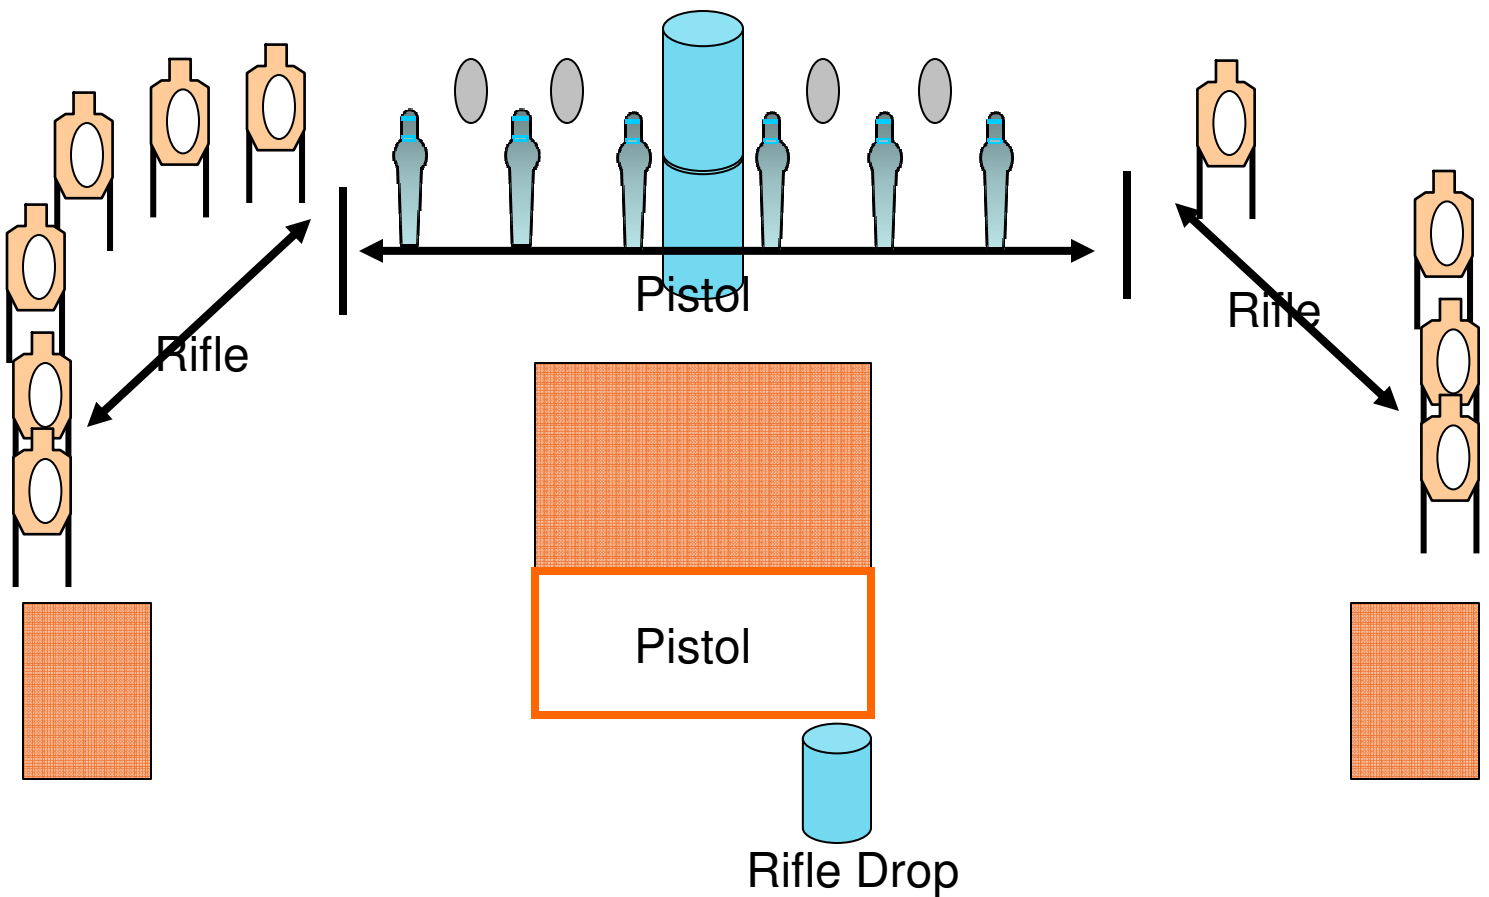

### Pistol Rifle Steel Combo

Course Designer: Jon Rhoades

**Stage Description:** Upon start signal engage rifle targets as they are visible. All rifle shots must be taken from either rifle box. Drop cleared rifle in designated drop container engage pistol targets from pistol box as they are visible. All pistol shots must be taken from pistol box. Any shots fired out of position or targets engaged with the wrong weapon are procedural per shot fired.

**Notes:** Rifle must be placed in Rifle Drop Area. The Weapon must have magazine removed and chamber empty. If rifle is not cleared **Match DQ**. Any round that cuts the paper plate is a hit. One hit per plate is all that is required.

**Gun Ready Condition:** Pistol Loaded and holstered. Rifle Loaded.

**Starting Position:** In either Rifle Box Shooters Choice. Rifle Low Ready

**STRINGS:** 1  
**SCORING:** 10 rounds Rifle 10 Rounds  
 Pistol min, Comstock  
**TARGETS:** 20 steel  
**SCORED HITS:** Pistol Steel must fall. Rifle one hit anywhere on paper plate scores  
**START-STOP:** Audible - Last shot  
**RULES:** Current IPSC Rulebook  
**Weapon:** Rifle and Pistol